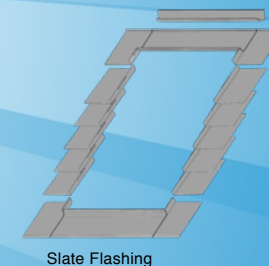

Sunlux ESCAPE WINDOW SKYLIGHT LOFT

Sunlux Loft is based on Sunlux Skylight Roof Window structure made from the same elements as our roof windows.

Comes in two sizes: 450/730 mm and 550/780 mm.

Sunlux Skylight Escape Window opening to the side has a safety lock enabling it to keep the window open at 90 degrees and making it possible to get safely to the roof in case of emergency.

Flashings are the integral part of properly installed roof window. They secure and seal up against weather conditions in order to lead off water and protect against the wind.

Flashings are made of aluminium plate.

The main advantage of the flashing for Sunlux Skylight Roof Windows is an innovative connection to the frame that when installed and covered by a seal entirely eliminates a possibility of water leakage including the melting snow.

Sunlux Skylight PVC Roof Windows are available with three kinds of flashing:

- Tile Flashing
- Slate Flashing
- Combi Flashing