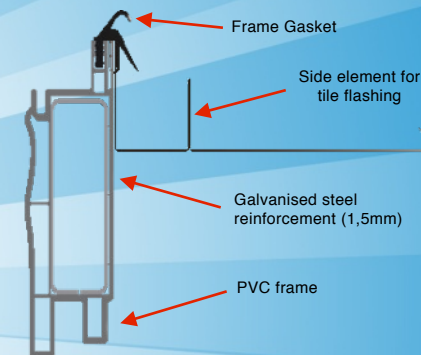

Sunlux ESCAPE WINDOW SKYLIGHT LOFT

Sunlux Loft is based on Sunlux Skylight Roof Window structure made from the same elements as our roof windows.

Comes in two sizes: 450/730 mm and 550/780 mm.

Sunlux Skylight Escape Window opening to the side has a safety lock enabling it to keep the window open at 90 degrees and making it possible to get safely to the roof in case of emergency.

Flashings are the integral part of properly installed roof window. They secure and seal up against weather conditions in order to lead off water and protect against the wind.

Flashings are made of aluminium plate.

The main advantage of the flashing for Sunlux Skylight Roof Windows is an innovative connection to the frame that when installed and covered by a seal entirely eliminates a possibility of water leakage including the melting snow.

Sunlux Skylight PVC Roof Windows are available with three kinds of flashing:

- Tile Flashing
- Slate Flashing
- Combi Flashing