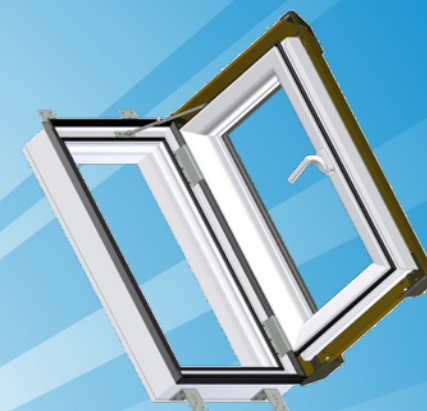

Sunlux ESCAPE WINDOW SKYLIGHT LOFT

Sunlux Loft is based on Sunlux Skylight Roof Window structure made from the same elements as our roof windows.

Comes in two sizes: 450/730 mm and 550/780 mm.

Sunlux Skylight Escape Window opening to the side has a safety lock enabling it to keep the window open at 90 degrees and making it possible to get safely to the roof in case of emergency.

Flashings are the integral part of properly installed roof window. They secure and seal up against weather conditions in order to lead off water and protect against the wind.

Flashings are made of aluminium plate.

The main advantage of the flashing for Sunlux Skylight Roof Windows is an innovative connection to the frame that when installed and covered by a seal entirely eliminates a possibility of water leakage including the melting snow.

Sunlux Skylight PVC Roof Windows are available with three kinds of flashing:

- Tile Flashing
- Slate Flashing
- Combi Flashing