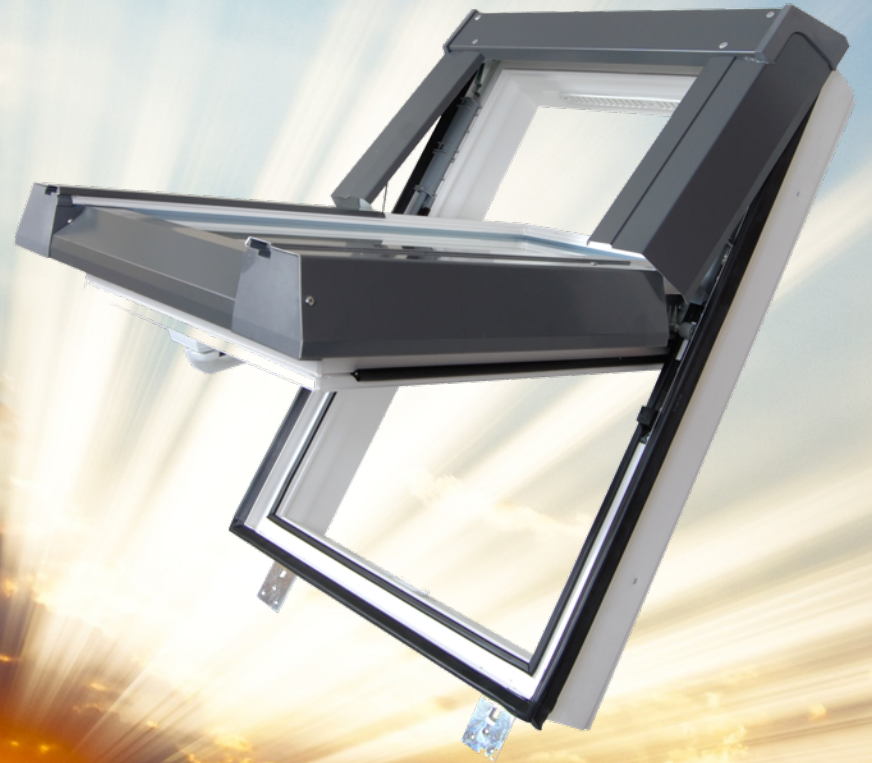

Sunlux

Sunlux Ltd
Tel: 0208 310 0400
E-mail: sales@sunlux.co.uk
Web: www.sunlux.co.uk

Sunlux

Skylight PVC Roof Windows